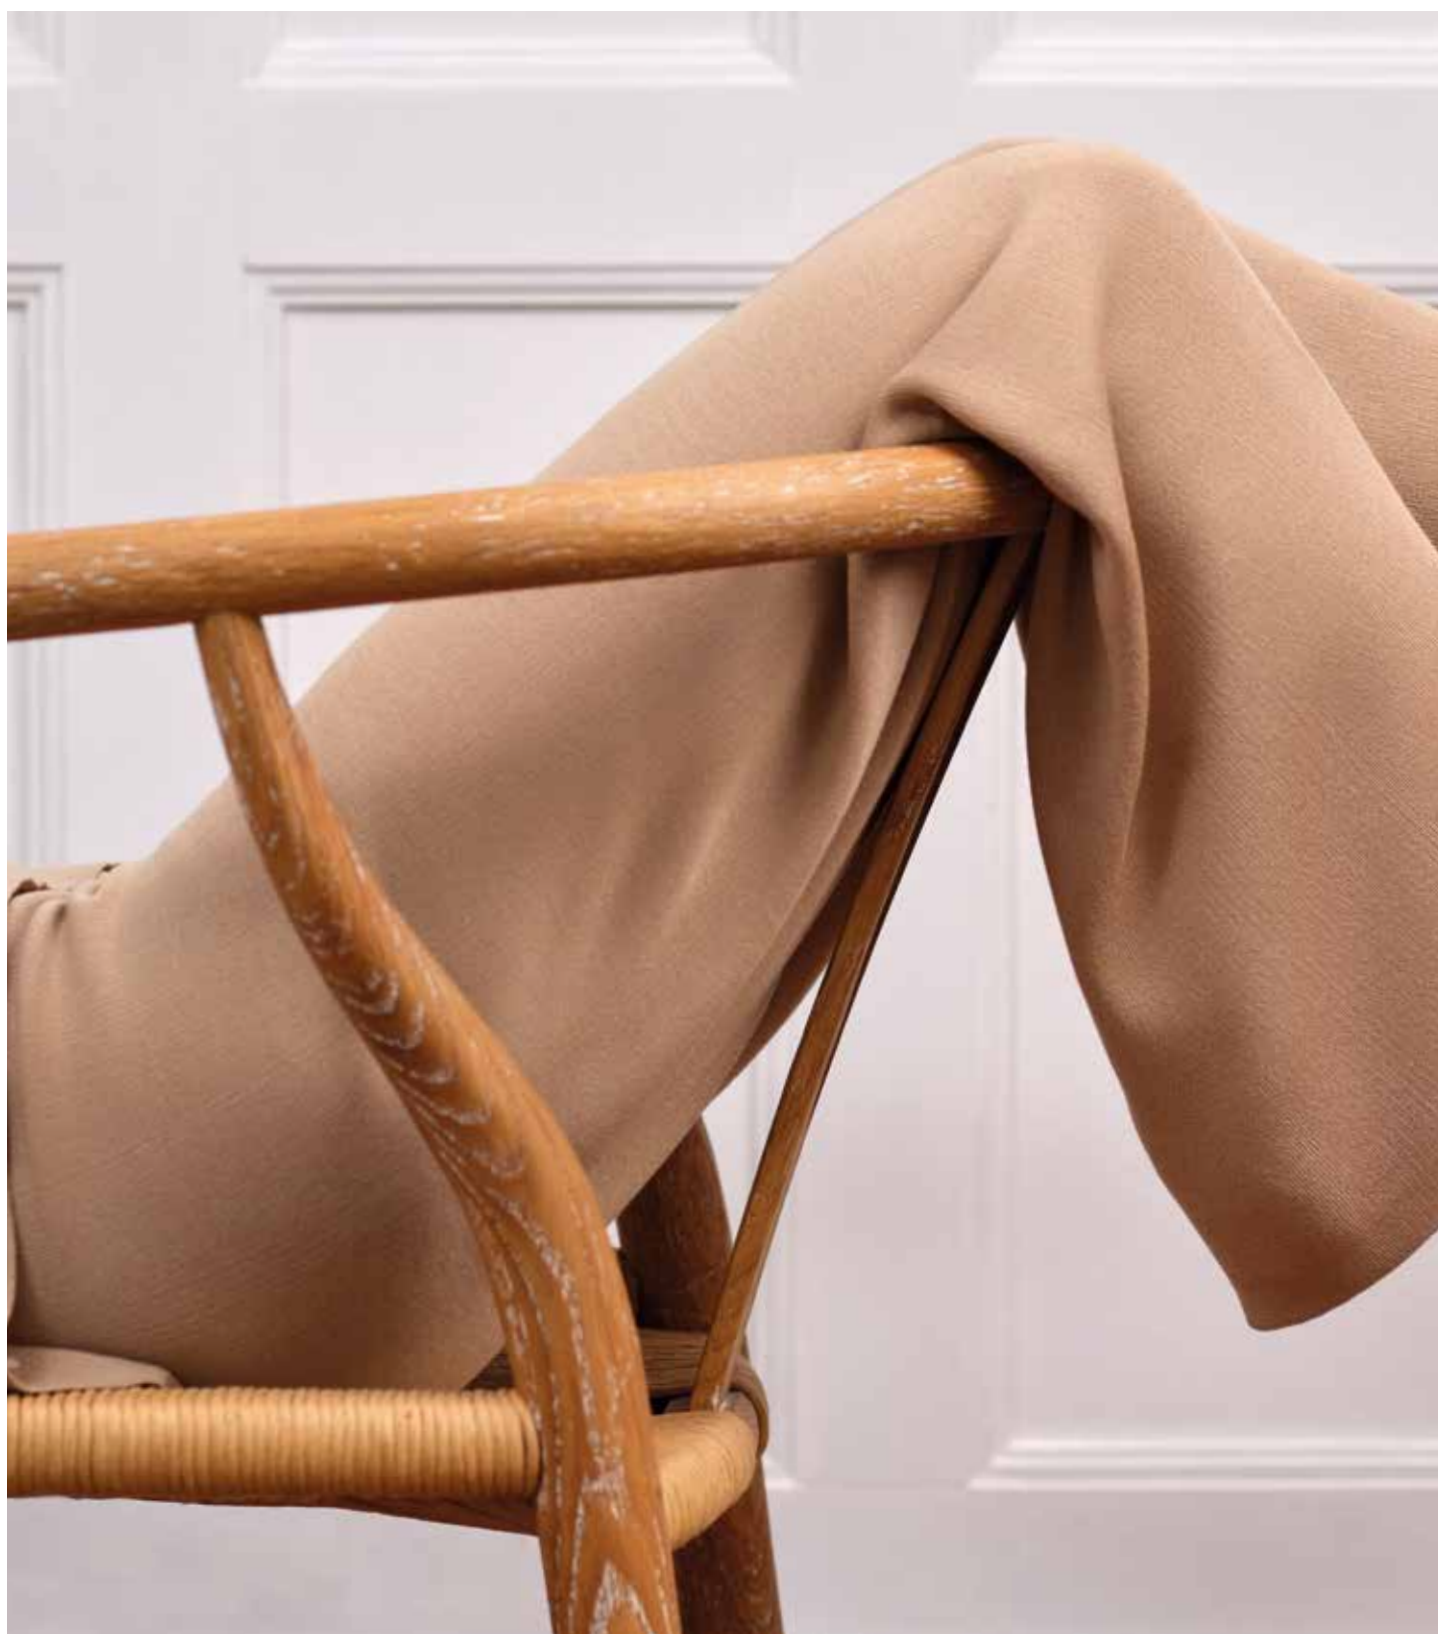

WOMEN

INFINITY

COLLECTION 2024-2025